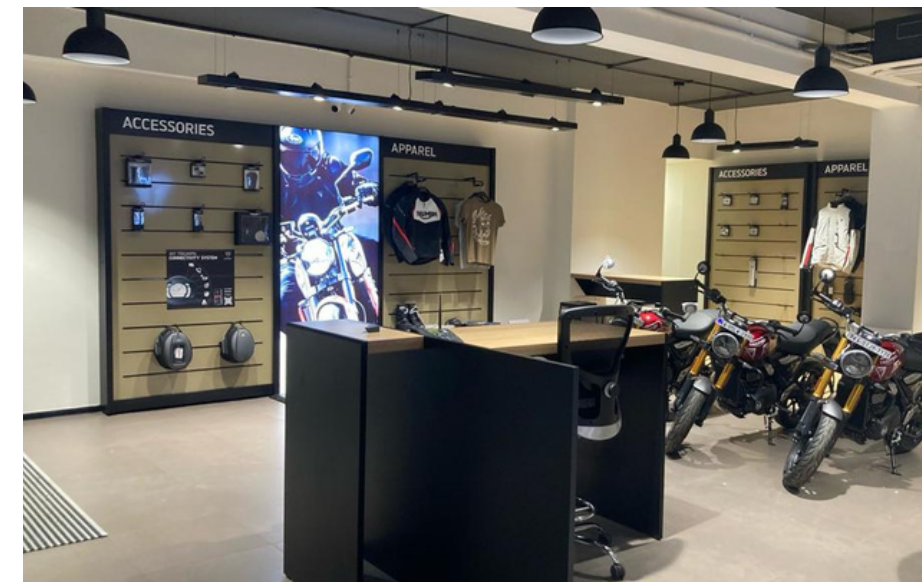

DESIGN AND EXECUTION
Year of completion: 2016

TRIUMPH COIMBATORE

DESIGN AND EXECUTION

TRIUMPH ELECTRONIC CITY

DESIGN AND EXECUTION

TRIUMPH

**TRIUMPH
PROJECT
LOCATIONS
INCLUDE
BANGALORE
MANGALORE
MYSORE
KOZHIKODE
CHENNAI
TRICHY
AND MANY
MORE**