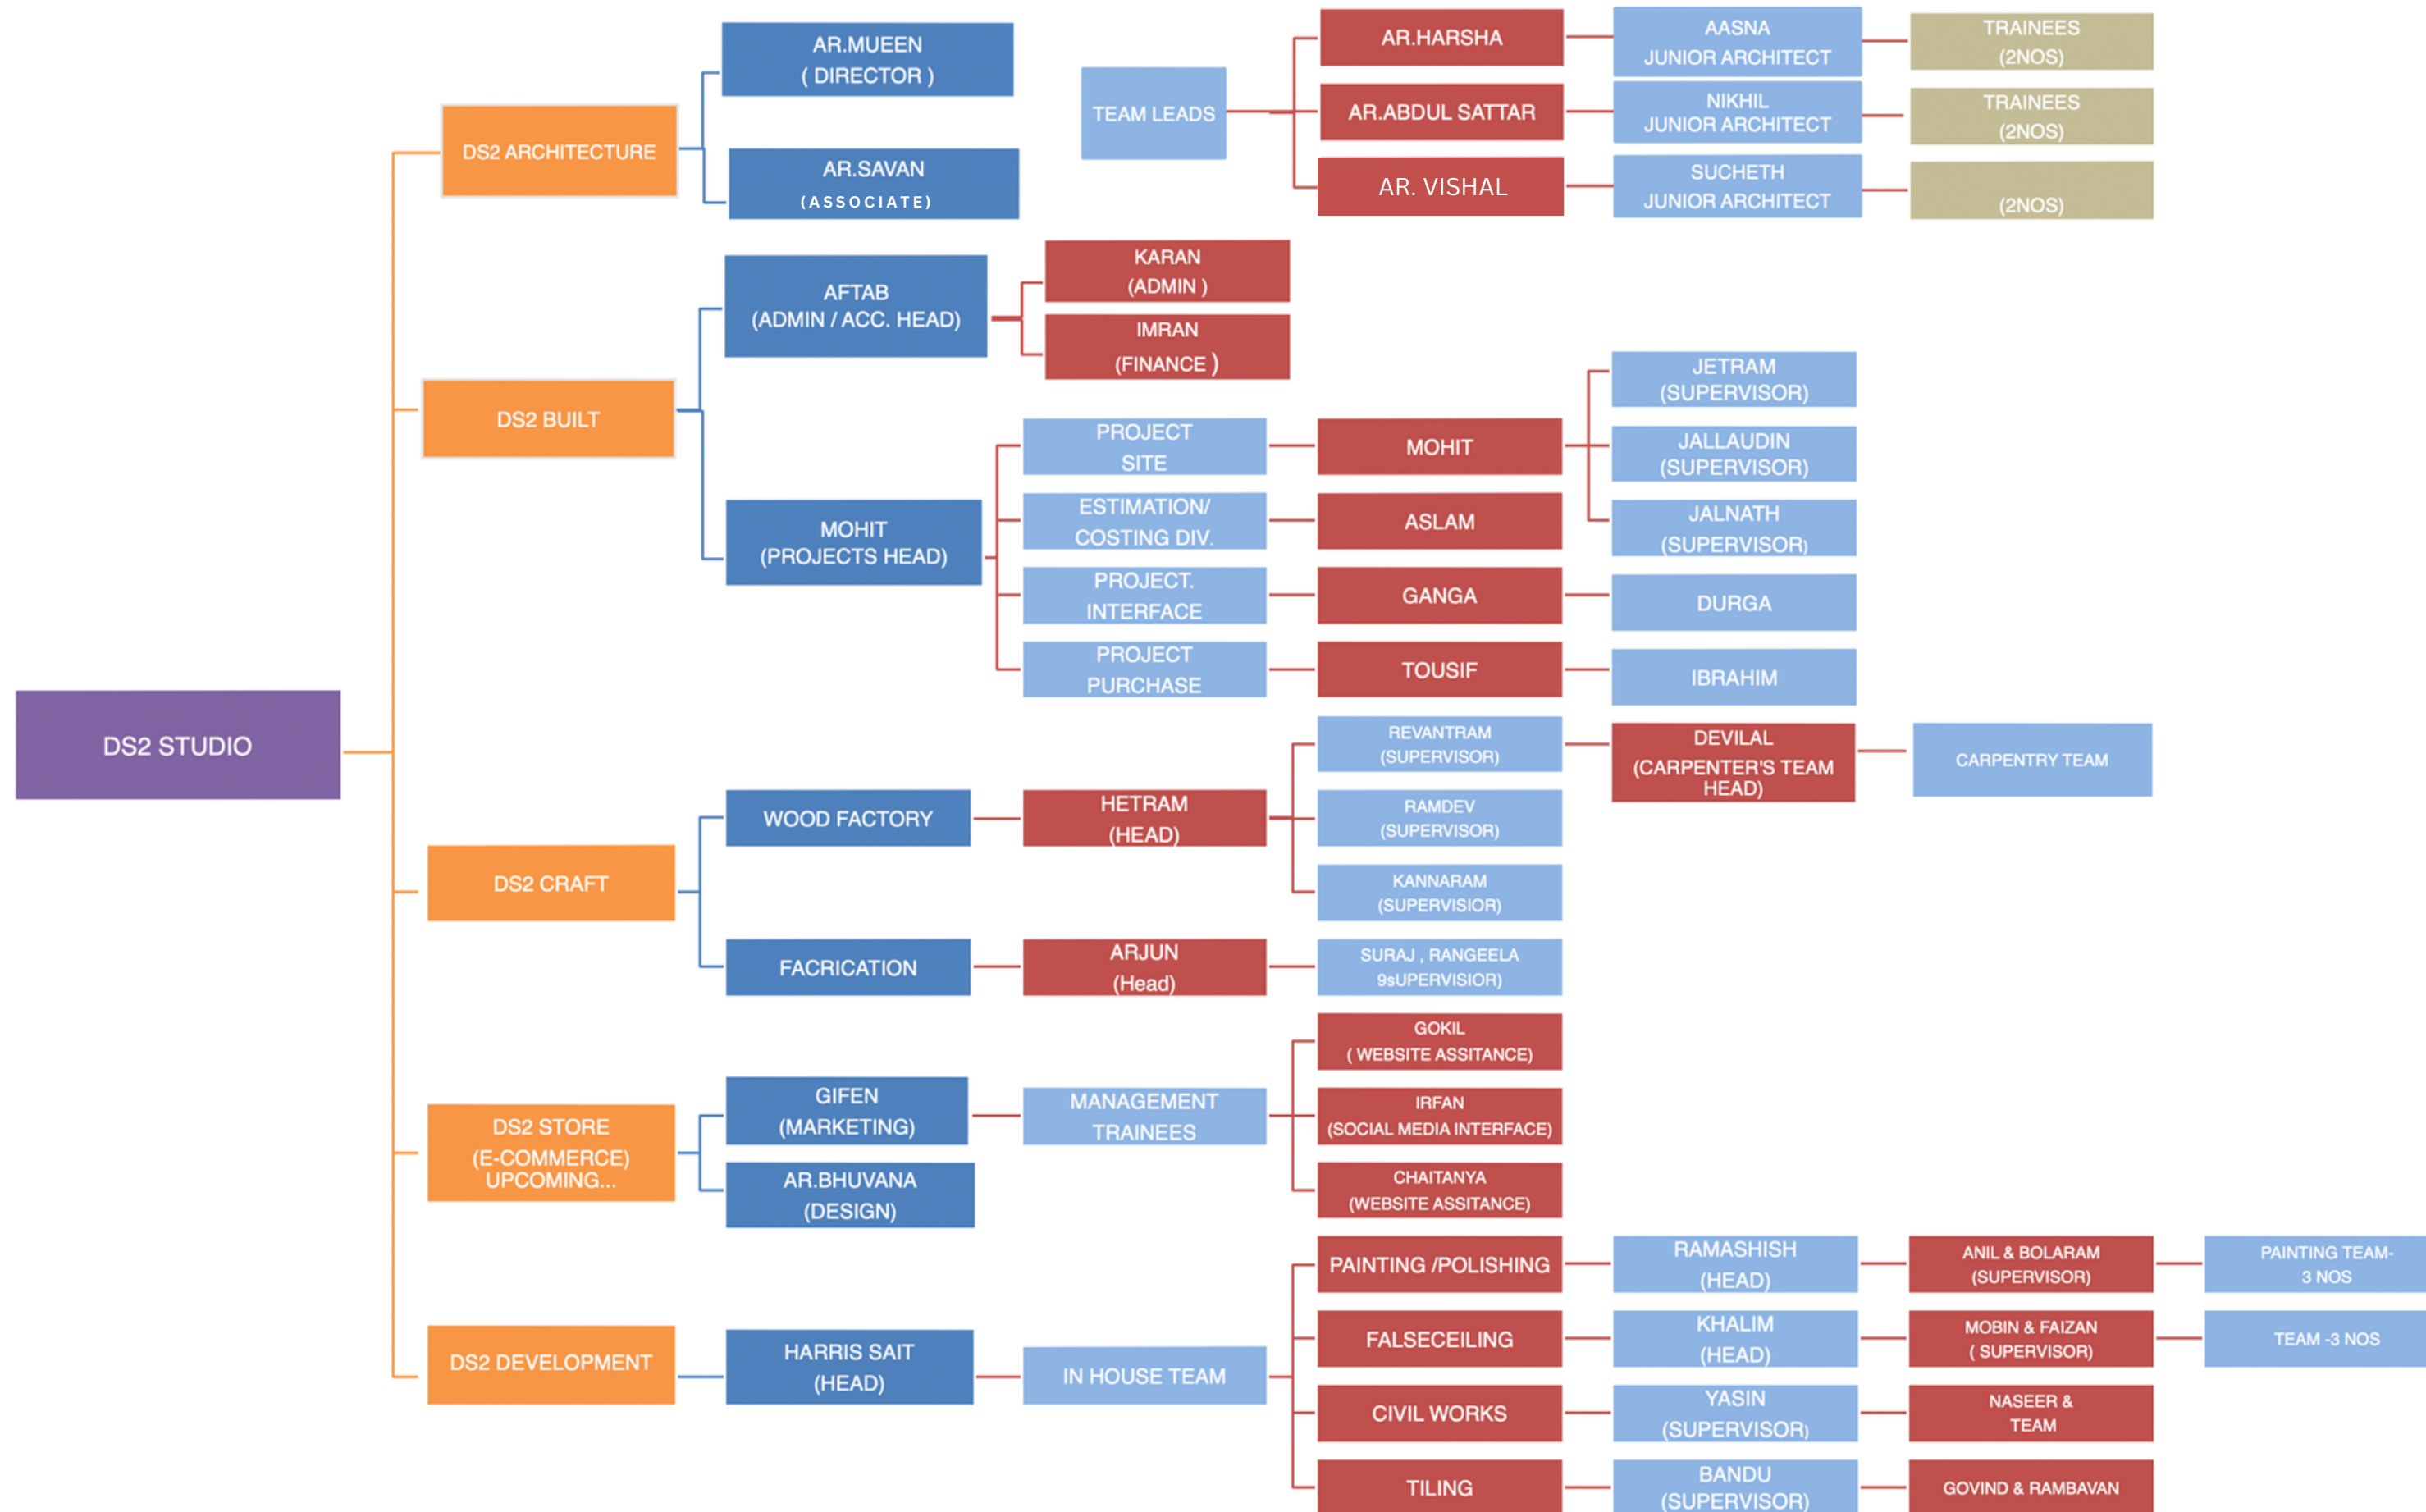

A TEAM OF 15 EXPERIENCED ARCHITECTS, 5 ENGINEERS, TECHNICIANS & CRAFTSMEN | TOTAL TEAM SIZE : 140

DEVELOPMENT CENTRE

DS2 CRAFT is a state-of-the-art R&D + Fabrication centre boasting cutting-edge fabrication machinery working in tandem with experienced technicians and craftsmen.

DISPLAYED RESULT

SERVICED OVER 50+ TOP-TIER CLIENTS, 95% REPEAT CUSTOMERS

HEIRARCHY

ABOUT DS2 CRAFT

AN OVERVIEW OF BRANDS SERVICED

BRAND	SCOPE	STATUS
TOYOTA	DESIGN & EXECUTION	COMPLETED
LEXUS	DESIGN & EXECUTION	COMPLETED
KTM	DESIGN & EXECUTION	COMPLETED
AUDI	DESIGN & EXECUTION	COMPLETED
CHETAK	EXECUTION	COMPLETED+ONGOING
MG	DESIGN AND EXECUTIN	COMPLETED
MASERATI	DESIGN & EXECUTION	COMPLETED
HARLEY DAVIDSON	EXECUTION	COMPLETED
HONDA	DESIGN & EXECUTION	COMPLETED
HUSQVARNA	EXECUTION	COMPLETED
MARVIN	DESIGN & EXECUTION	COMPLETED
ASHOK LEYLAND	DESIGN & EXECUTION	COMPLETED
TRIUMPH	DESIGN AND EXECUTION	COMPLETED + ONGOING
BAJAJ	DESIGN AND EXECUTION	COMPLETED+ONGOING
THE CARS COLLECTIVE	DESIGN AND EXECUTION	COMPLETED

PROJECTS & CLIENTS

TOYOTA

HONDA

-
- **FURNITURE CURATION & CRAFTING**
 - **METAL WORKS**
 - **WOOD WORKS**
 - **PAINTING & POLISHING**
 - **PARAMETRIC DESIGN**

DS2 CRAFT FOOTPRINT

ARCHITECTURE + DESIGN STUDIO

AUDI, BANGALORE

EXECUTION
Year of completion: 2016

AUDI, BANGALORE

NANDI TOYOTA, ALIGIRI

DESIGN AND EXECUTION
Year of completion: 2016

LEXUS, WHITEFIELD

DESIGN AND EXECUTION
Year of completion: 2016

NANDI TOYOTA, BANGALORE